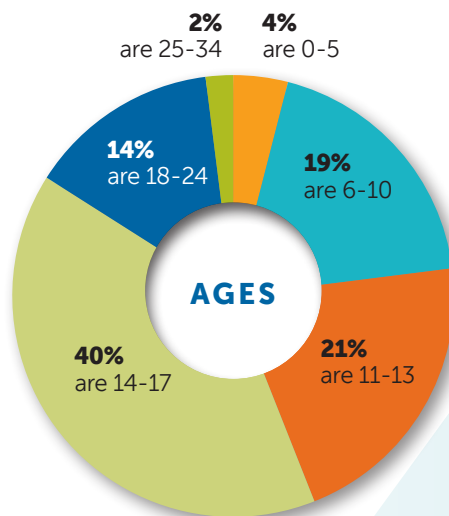

Who we serve

2015 BOARD OF TRUSTEES

Diane E. Adam, PRESIDENT
Community Volunteer

Linda Reichenbach, VICE PRESIDENT
Community Volunteer

Mimi Ramsey, TREASURER
Wells Fargo Private Bank

Phil Kasin, SECRETARY
NAES Corporation

Cherie Baker
Community Volunteer
Retired: City of Bellevue Police Dept.

Debbie Baker
Debra Baker CPS P.S.

Terry Bask
Community Volunteer
Retired: Nintendo of America

Timothy Bates
Boeing Employees Credit Risk Management

Chris Behrman
JP Morgan Chase

Brian Cheney
Nintendo of America

Andree R. Chicha
Community Volunteer
Retired: Hanson Baker Ludlow Drumheller

Victoria Fanning
Community Volunteer

Dan Faulkner
John L. Scott

Michele Herman
Metabl, Inc.

Jennifer Ivan
Microsoft Corporation

Patrick Johnson, Ph.D.
Clinical Psychologist, Self-Employed

Christine A. Katzmar Holmes
Symetra Financial

Sherry Ladd
Community Volunteer

David Lerner
Union Bank

Marilee McGuire
Community Health Plan of Washington

Vicki Orrico
Orrico Consulting

Rob Owen
Caliber Home Loans

Paul Pineda
Asymmetric Advantage Capital

Enrique Rodriguez
Community Volunteer

Jennifer Rush
Stifel RMG Group

Valarie Schmidt
OpenSquare

Lorena Shih, MD
Allegro Associates

Sandy Torrey
Costco

Richard O. Wagner
Wagner Management Corporation

Robert Wuflestad
One Accord Partners

2015 Financials

REVENUE

CATEGORY	AMOUNT
United Way	$ 124,284
Contributions and pledges	$ 560,612
Special events	$ 703,957
In-kind	$ 299,284
Government agencies	$ 1,961,634
Program service fees	$ 394,832
Investment and other income	$ 43,404
Assets released from restrictions	$ 206,919
Total	$ 4,294,926

EXPENSES

CATEGORY	AMOUNT
Youth & Family Counseling	$ 1,793,052
Outreach/prevention/ community education	$ 828,519
Substance Abuse Services	$ 980,939
Fundraising	$ 544,022
Management and general	$ 534,496
Total:	$ 4,681,028