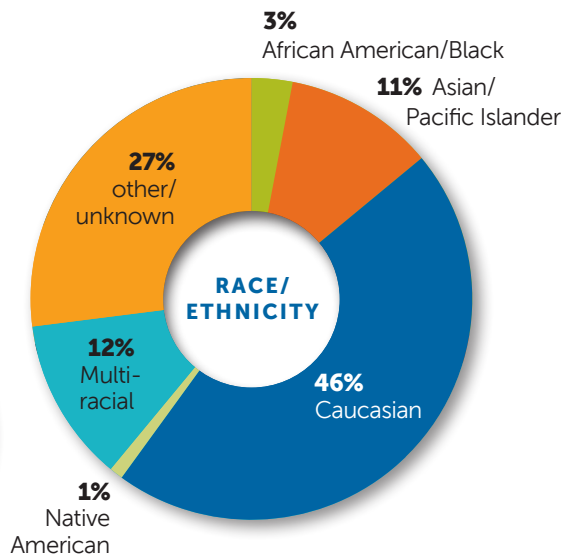

Who we serve

2015 BOARD OF TRUSTEES

Diane E. Adam, PRESIDENT
Community Volunteer

Linda Reichenbach, VICE PRESIDENT
Community Volunteer

Mimi Ramsey, TREASURER
Wells Fargo Private Bank

Phil Kasin, SECRETARY
NAES Corporation

Cherie Baker
Community Volunteer
Retired: City of Bellevue Police Dept.

Debbie Baker
Debra Baker CPS P.S.

Terry Bask
Community Volunteer
Retired: Nintendo of America

Timothy Bates
Boeing Employees Credit Risk Management

Chris Behrman
JP Morgan Chase

Brian Cheney
Nintendo of America

Andree R. Chicha
Community Volunteer
Retired: Hanson Baker Ludlow Drumheller

Victoria Fanning
Community Volunteer

Dan Faulkner
John L. Scott

Michele Herman
Metabl, Inc.

Jennifer Ivan
Microsoft Corporation

Patrick Johnson, Ph.D.
Clinical Psychologist, Self-Employed

Christine A. Katzmar Holmes
Symetra Financial

Sherry Ladd
Community Volunteer

David Lerner
Union Bank

Marilee McGuire
Community Health Plan of Washington

Vicki Orrico
Orrico Consulting

Rob Owen
Caliber Home Loans

Paul Pineda
Asymmetric Advantage Capital

Enrique Rodriguez
Community Volunteer

Jennifer Rush
Stifel RMG Group

Valarie Schmidt
OpenSquare

Lorena Shih, MD
Allegro Associates

Sandy Torrey
Costco

Richard O. Wagner
Wagner Management Corporation

Robert Wuflestad
One Accord Partners

2015 Financials

REVENUE

CATEGORY	AMOUNT
United Way	$ 124,284
Contributions and pledges	$ 560,612
Special events	$ 703,957
In-kind	$ 299,284
Government agencies	$ 1,961,634
Program service fees	$ 394,832
Investment and other income	$ 43,404
Assets released from restrictions	$ 206,919
Total	$ 4,294,926

EXPENSES

CATEGORY	AMOUNT
Youth & Family Counseling	$ 1,793,052
Outreach/prevention/ community education	$ 828,519
Substance Abuse Services	$ 980,939
Fundraising	$ 544,022
Management and general	$ 534,496
Total:	$ 4,681,028