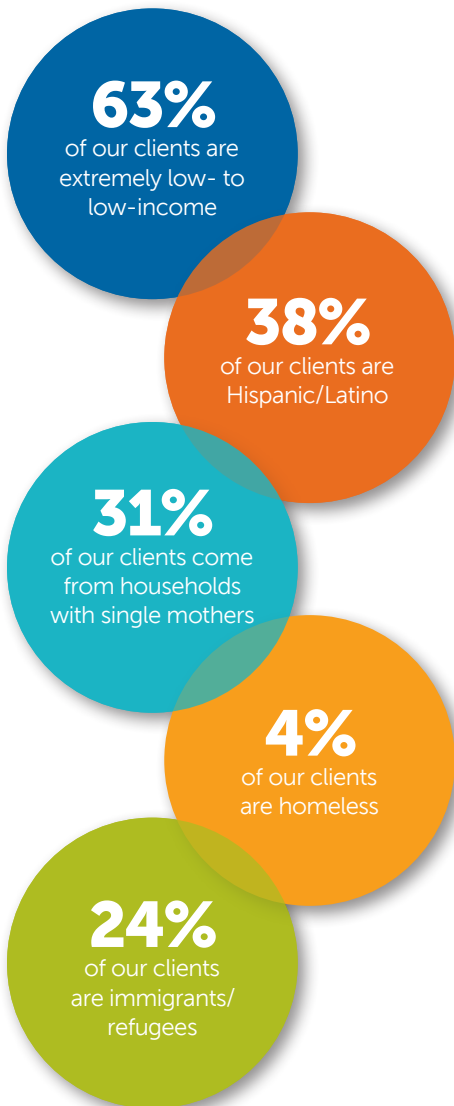

Who we serve

2015 BOARD OF TRUSTEES

Diane E. Adam, PRESIDENT
Community Volunteer

Linda Reichenbach, VICE PRESIDENT
Community Volunteer

Mimi Ramsey, TREASURER
Wells Fargo Private Bank

Phil Kasin, SECRETARY
NAES Corporation

Cherie Baker
Community Volunteer
Retired: City of Bellevue Police Dept.

Debbie Baker
Debra Baker CPS P.S.

Terry Bask
Community Volunteer
Retired: Nintendo of America

Timothy Bates
Boeing Employees Credit Risk Management

Chris Behrman
JP Morgan Chase

Brian Cheney
Nintendo of America

Andree R. Chicha
Community Volunteer
Retired: Hanson Baker Ludlow Drumheller

Victoria Fanning
Community Volunteer

Dan Faulkner
John L. Scott

Michele Herman
Metabl, Inc.

Jennifer Ivan
Microsoft Corporation

Patrick Johnson, Ph.D.
Clinical Psychologist, Self-Employed

Christine A. Katzmar Holmes
Symetra Financial

Sherry Ladd
Community Volunteer

David Lerner
Union Bank

Marilee McGuire
Community Health Plan of Washington

Vicki Orrico
Orrico Consulting

Rob Owen
Caliber Home Loans

Paul Pineda
Asymmetric Advantage Capital

Enrique Rodriguez
Community Volunteer

Jennifer Rush
Stifel RMG Group

Valarie Schmidt
OpenSquare

Lorena Shih, MD
Allegro Associates

Sandy Torrey
Costco

Richard O. Wagner
Wagner Management Corporation

Robert Wuflestad
One Accord Partners

2015 Financials

REVENUE

CATEGORY	AMOUNT
United Way	$ 124,284
Contributions and pledges	$ 560,612
Special events	$ 703,957
In-kind	$ 299,284
Government agencies	$ 1,961,634
Program service fees	$ 394,832
Investment and other income	$ 43,404
Assets released from restrictions	$ 206,919
Total	$ 4,294,926

EXPENSES

CATEGORY	AMOUNT
Youth & Family Counseling	$ 1,793,052
Outreach/prevention/ community education	$ 828,519
Substance Abuse Services	$ 980,939
Fundraising	$ 544,022
Management and general	$ 534,496
Total:	$ 4,681,028