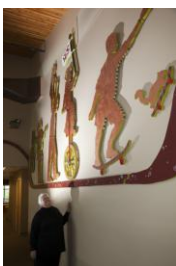

###

Photos Attached:

Photo to left: L to R: Anne Lutrick, Betsy Hay, Artist Mary Lynne Poole, Bob O’Hara, Lucille Berkowitz and Jackie Hughes. All helped create and install the art. Missing is Tim Hay.

Photo on Right: Anne Lutrick holds the art while Bob O’Hara attaches it to the wall and Jackie Hughes steadies the ladder.